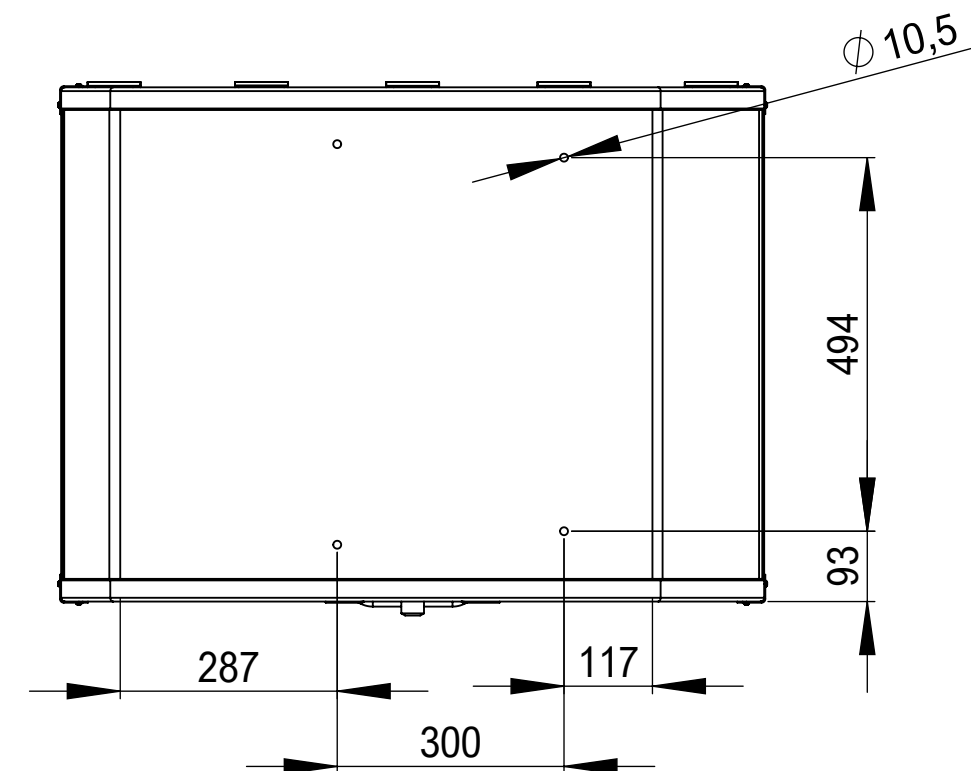

Material: Aluminium profiles,
sandwich plastic panels
Volume: 350 litres
Weight: 15 kg
Option: Slam action

required mounting parts

- (1) 4x M6 Hex socket button head SST A2 L 25mm, Iso 7380
- (5) 4x M6 Lock nut SST A2, D985
- (2) 4x M6 Washer SST A2, OD 40mm
- (4) 4x M6 Plain Washer SST A2, D125-A
- (3) 4x Washer EPDM ID 6mm x OD 40mm x 1,5mm