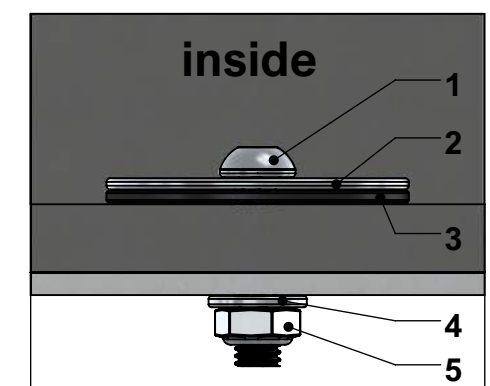

Material: Aluminium profiles,
sandwich plastic panels
Volume: 350 litres
Weight: 15 kg
Option: Slam action

required mounting parts

- (1) 4x M6 Hex socket button head SST A2 L 25mm, Iso 7380
- (5) 4x M6 Lock nut SST A2, D985
- (2) 4x M6 Washer SST A2, OD 40mm
- (4) 4x M6 Plain Washer SST A2, D125-A
- (3) 4x Washer EPDM ID 6mm x OD 40mm x 1,5mm