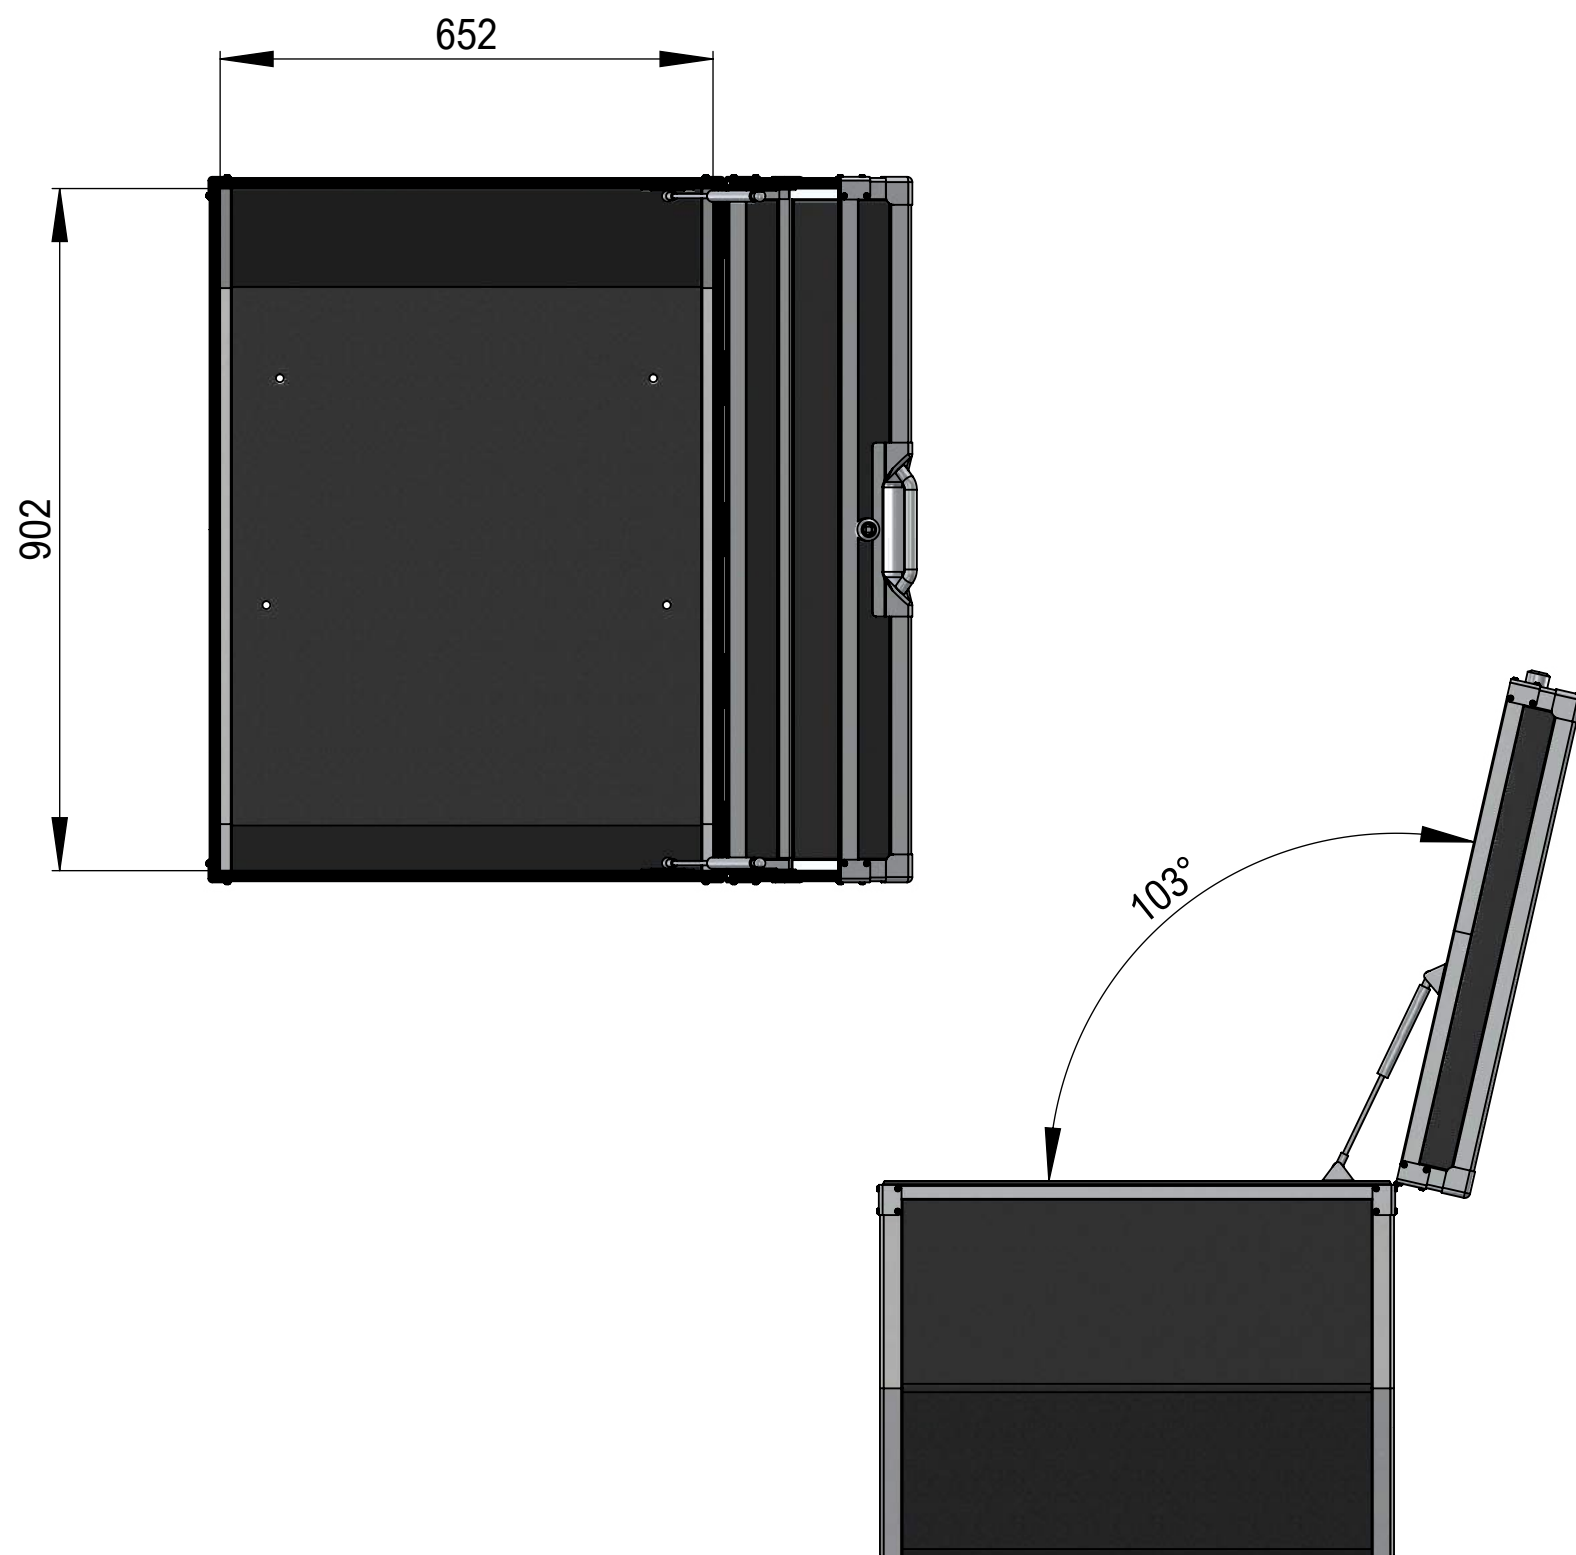

Material: Aluminium profiles,
sandwich plastic panels
Volume: 350 litres
Weight: 15 kg
Option: Slam action

required mounting parts

- (1) 4x M6 Hex socket button head SST A2 L 25mm, Iso 7380
- (5) 4x M6 Lock nut SST A2, D985
- (2) 4x M6 Washer SST A2, OD 40mm
- (4) 4x M6 Plain Washer SST A2, D125-A
- (3) 4x Washer EPDM ID 6mm x OD 40mm x 1,5mm